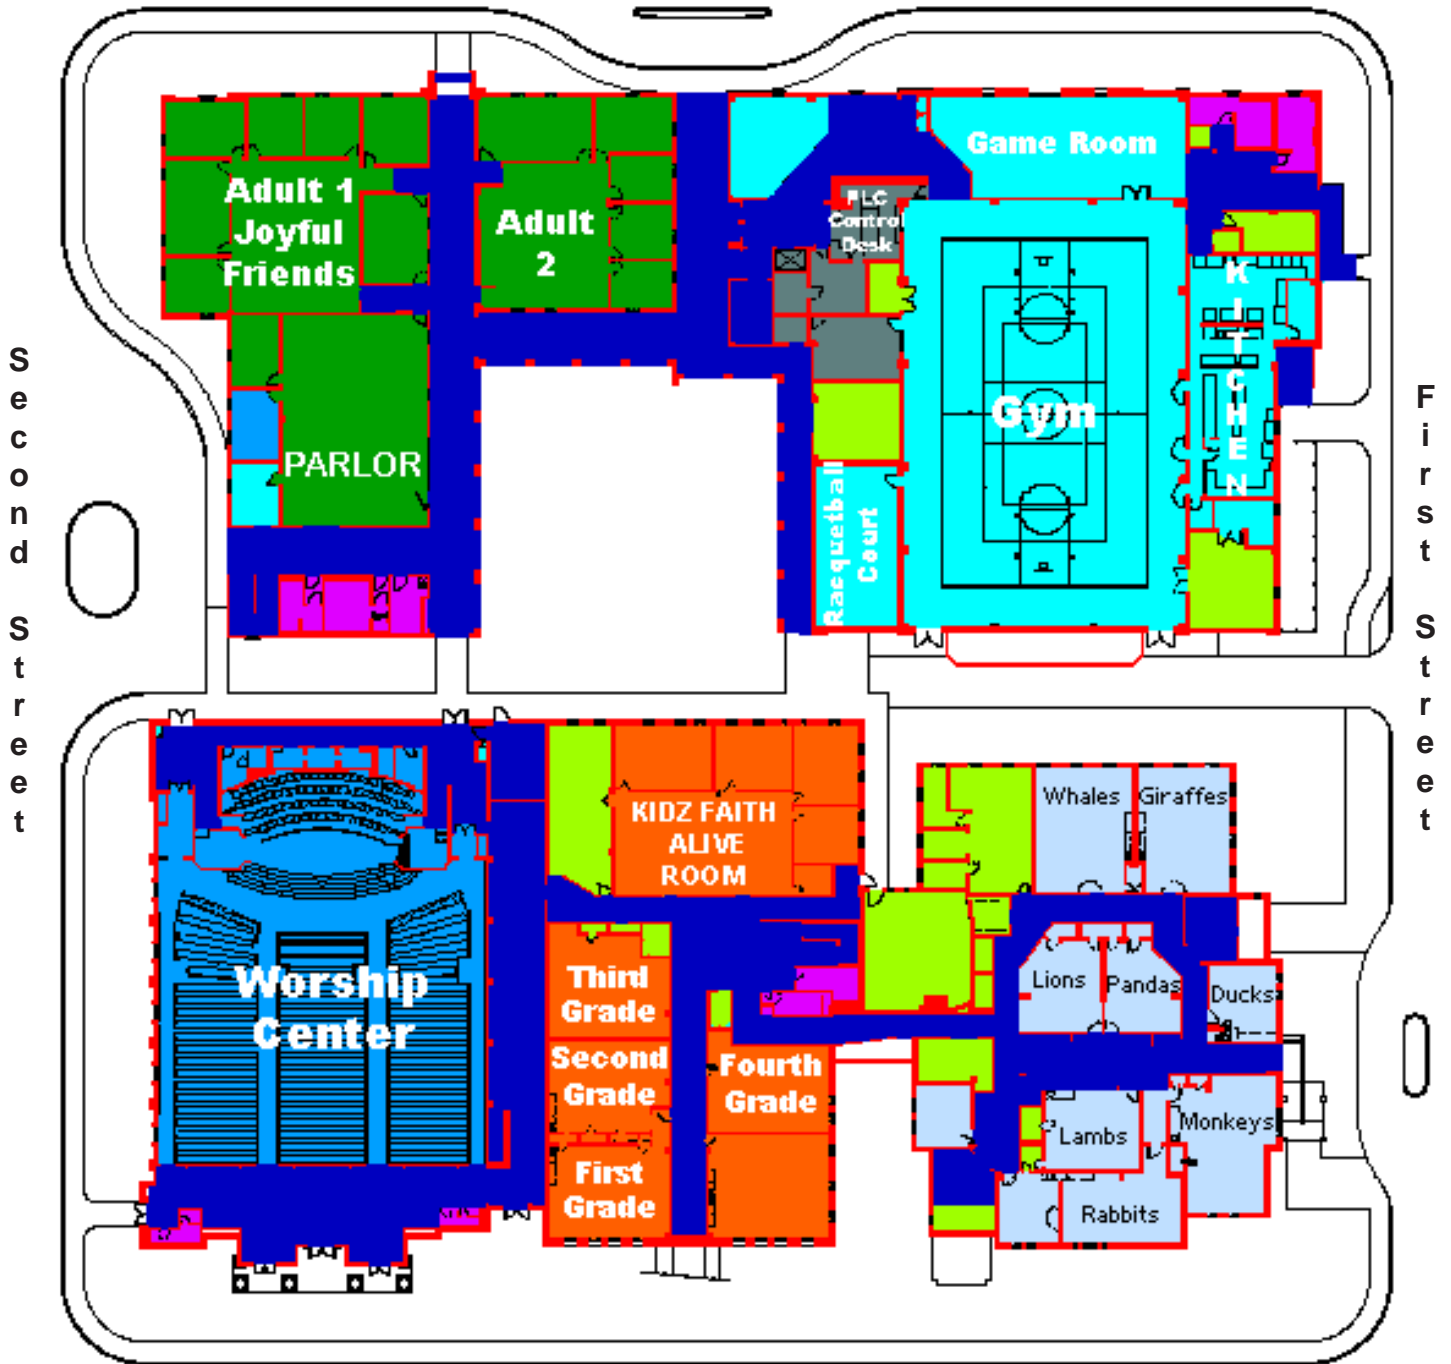

# Sunday Morning Bible Study First Floor Locations

Groesbeck Avenue

East Bremond Avenue